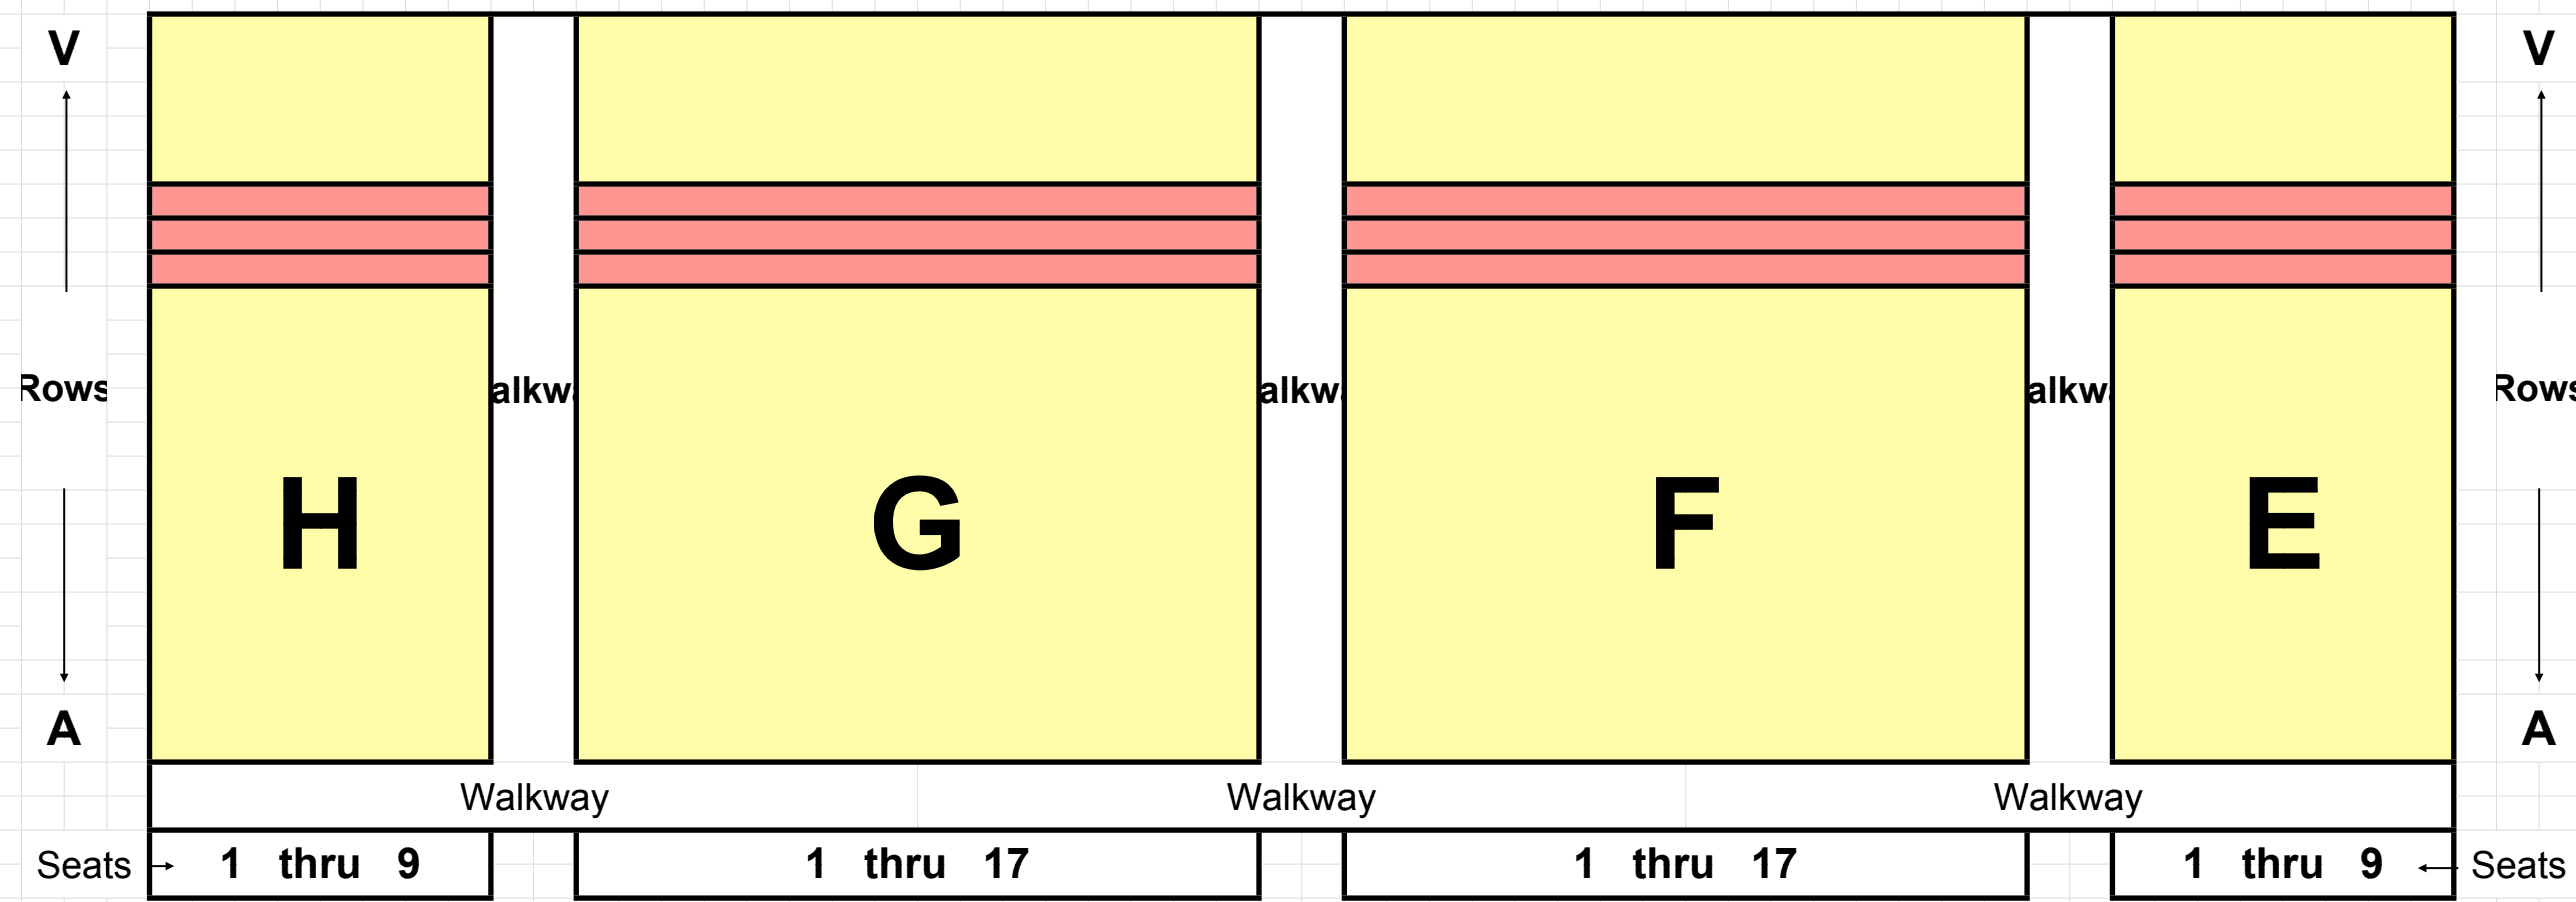

Blue = General Admission

East - East Grandstand

Red - Reserved from SLS Promotions

Yellow - Reserved from Race Track

East Grandstand

Red - Reserved from SLS Promotions

Yellow - Reserved from Race Track

West - West Grandstand

Red - Reserved from SLS Promotions

Yellow - Reserved from Race Track

West Grandstand

East - East	General Admission
East	Reserved
Main	Reserved
West	Reserved
West - West	Reserved

■ -- Poles

Red - Reserved from SLS Promotions

Yellow - Reserved from Race Track

Main Grandstand