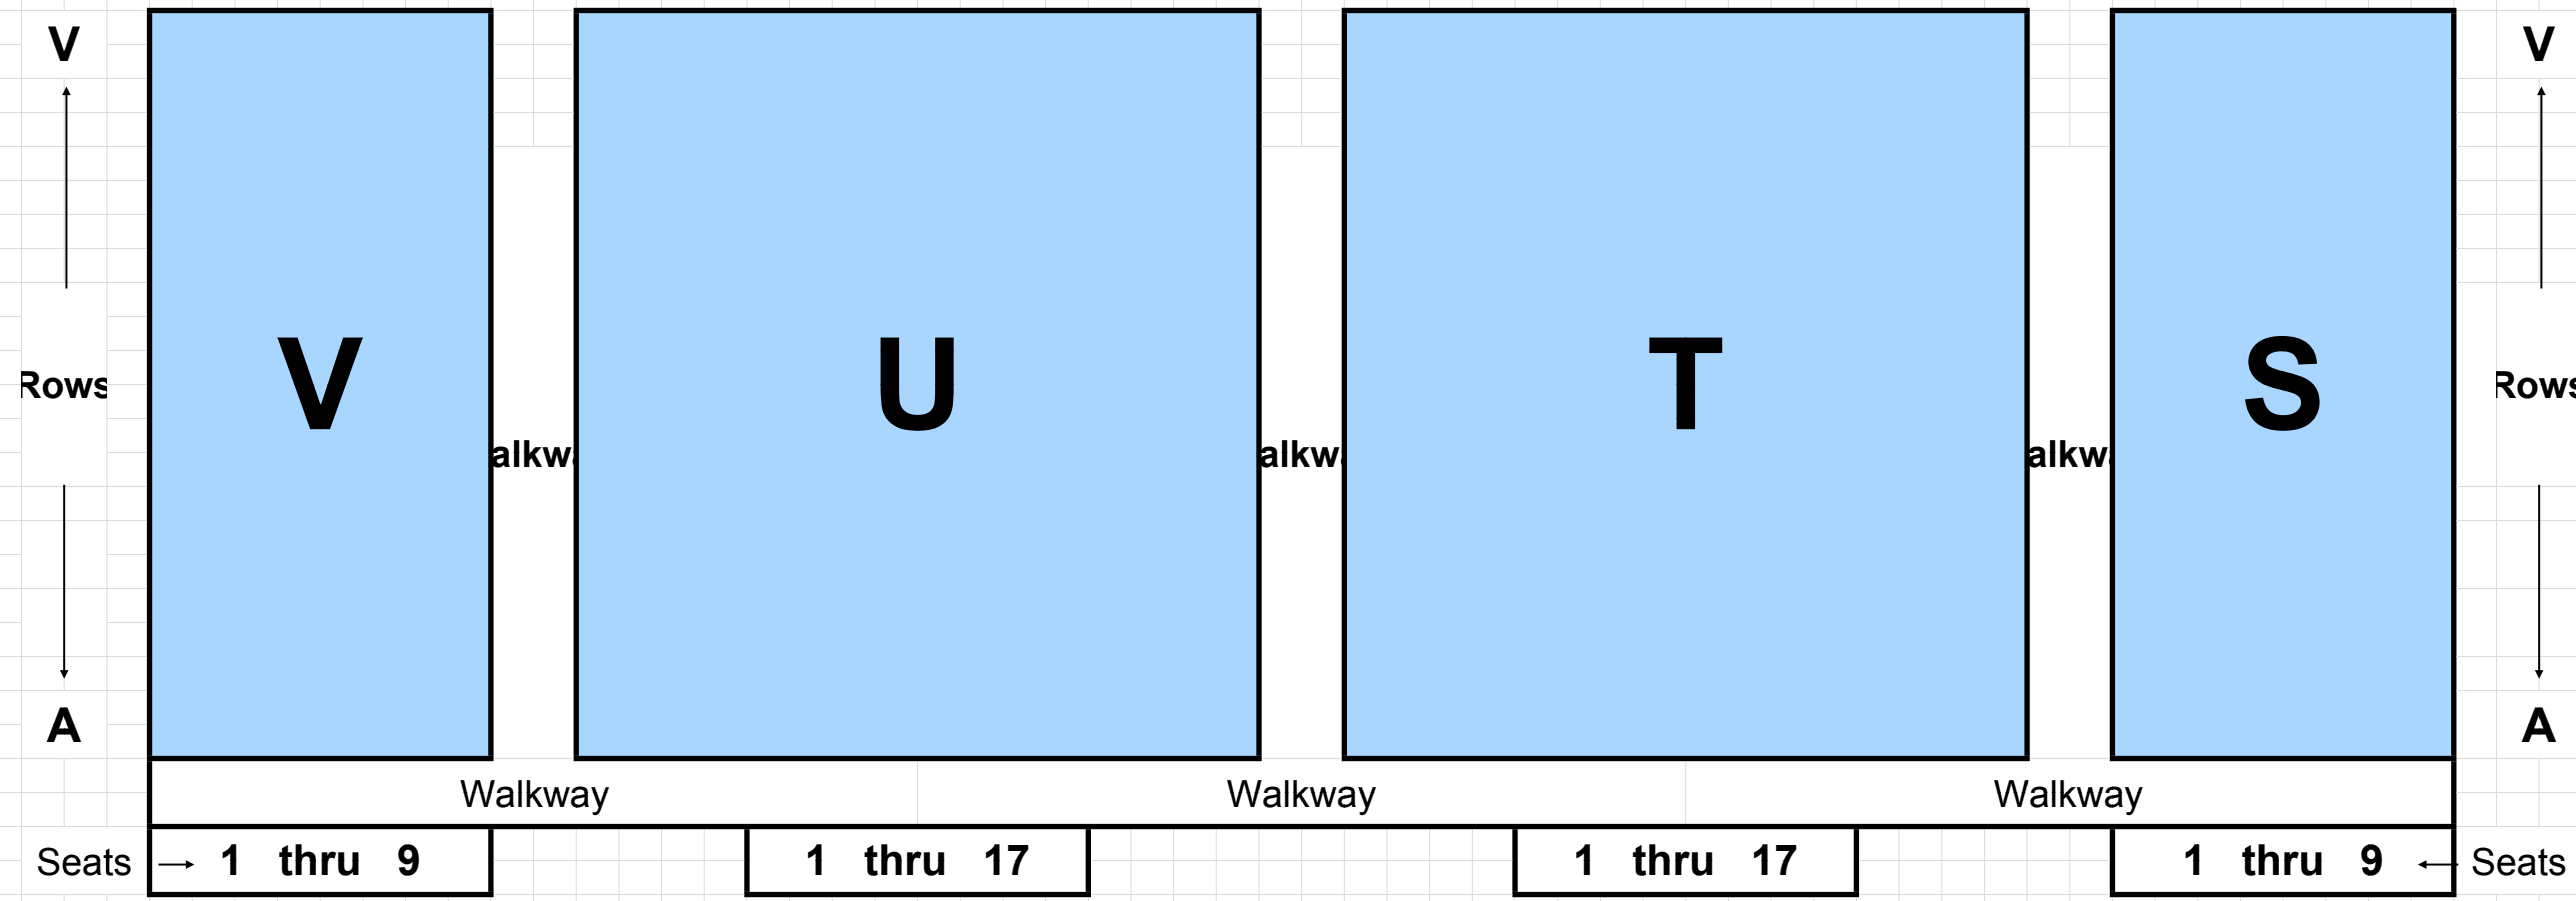

Blue = General Admission

East - East Grandstand

Red - Reserved from SLS Promotions

Yellow - Reserved from Race Track

East Grandstand

Red - Reserved from SLS Promotions

Yellow - Reserved from Race Track

West - West Grandstand

Red - Reserved from SLS Promotions

Yellow - Reserved from Race Track

West Grandstand

East - East	General Admission
East	Reserved
Main	Reserved
West	Reserved
West - West	Reserved

■ -- Poles

Red - Reserved from SLS Promotions

Yellow - Reserved from Race Track

Main Grandstand