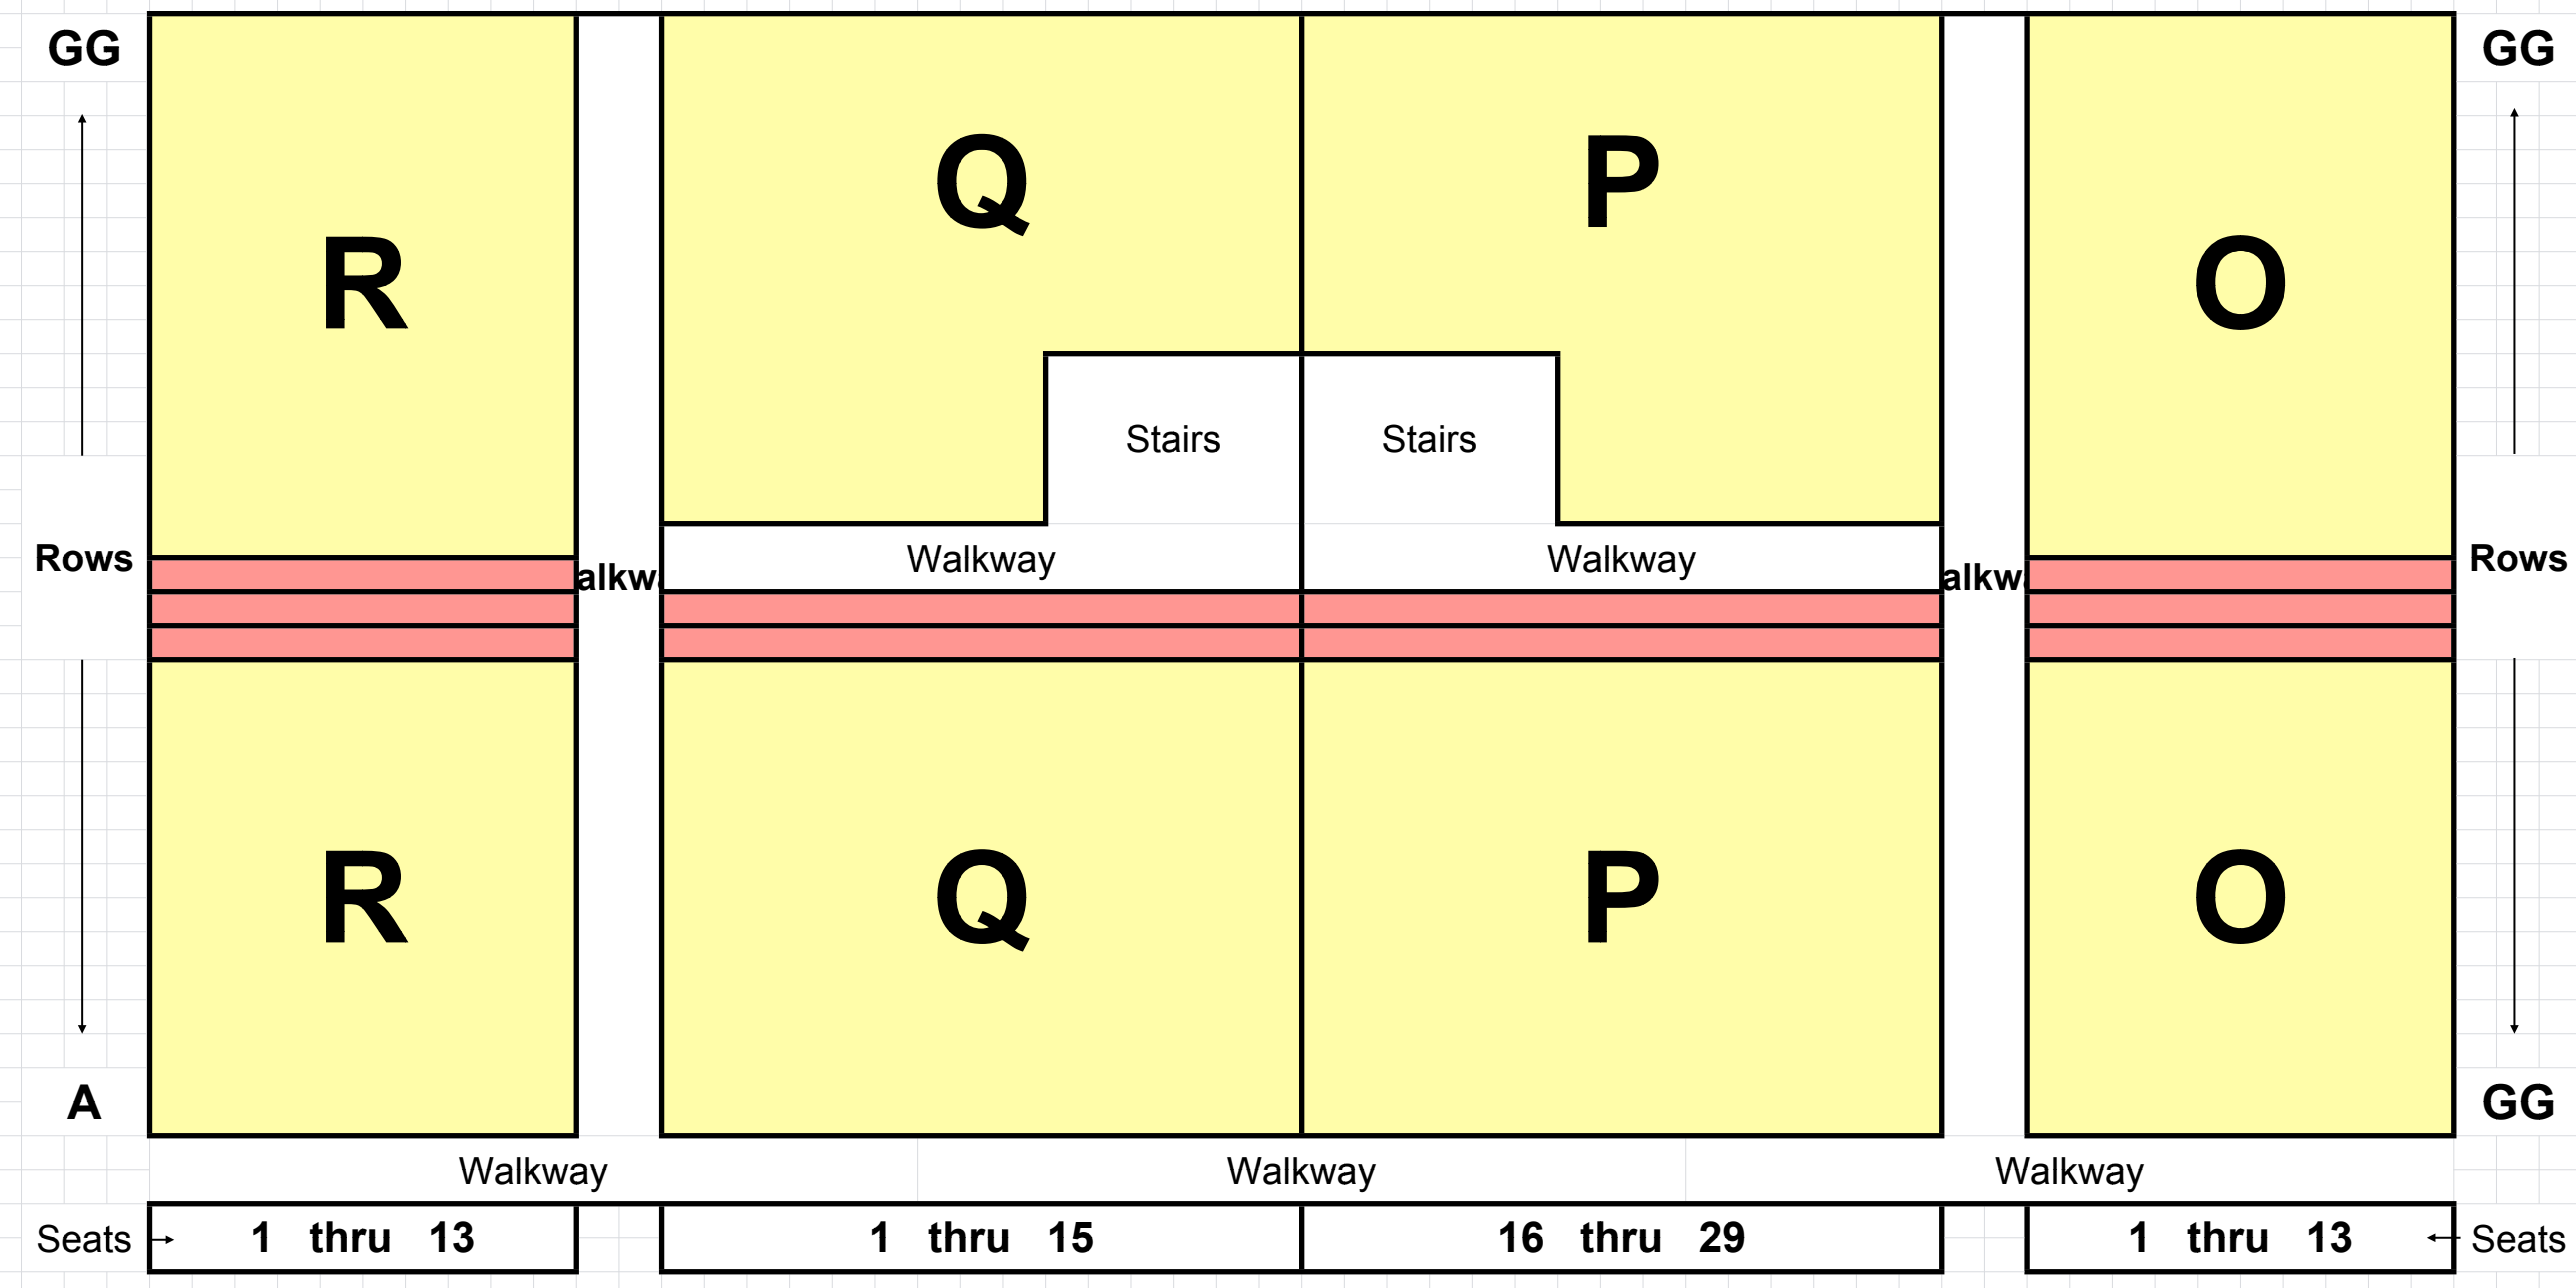

Blue = General Admission

East - East Grandstand

Red - Reserved from SLS Promotions

Yellow - Reserved from Race Track

East Grandstand

Red - Reserved from SLS Promotions

Yellow - Reserved from Race Track

West - West Grandstand

Red - Reserved from SLS Promotions

Yellow - Reserved from Race Track

West Grandstand

East - East	General Admission
East	Reserved
Main	Reserved
West	Reserved
West - West	Reserved

■ -- Poles

Red - Reserved from SLS Promotions

Yellow - Reserved from Race Track

Main Grandstand