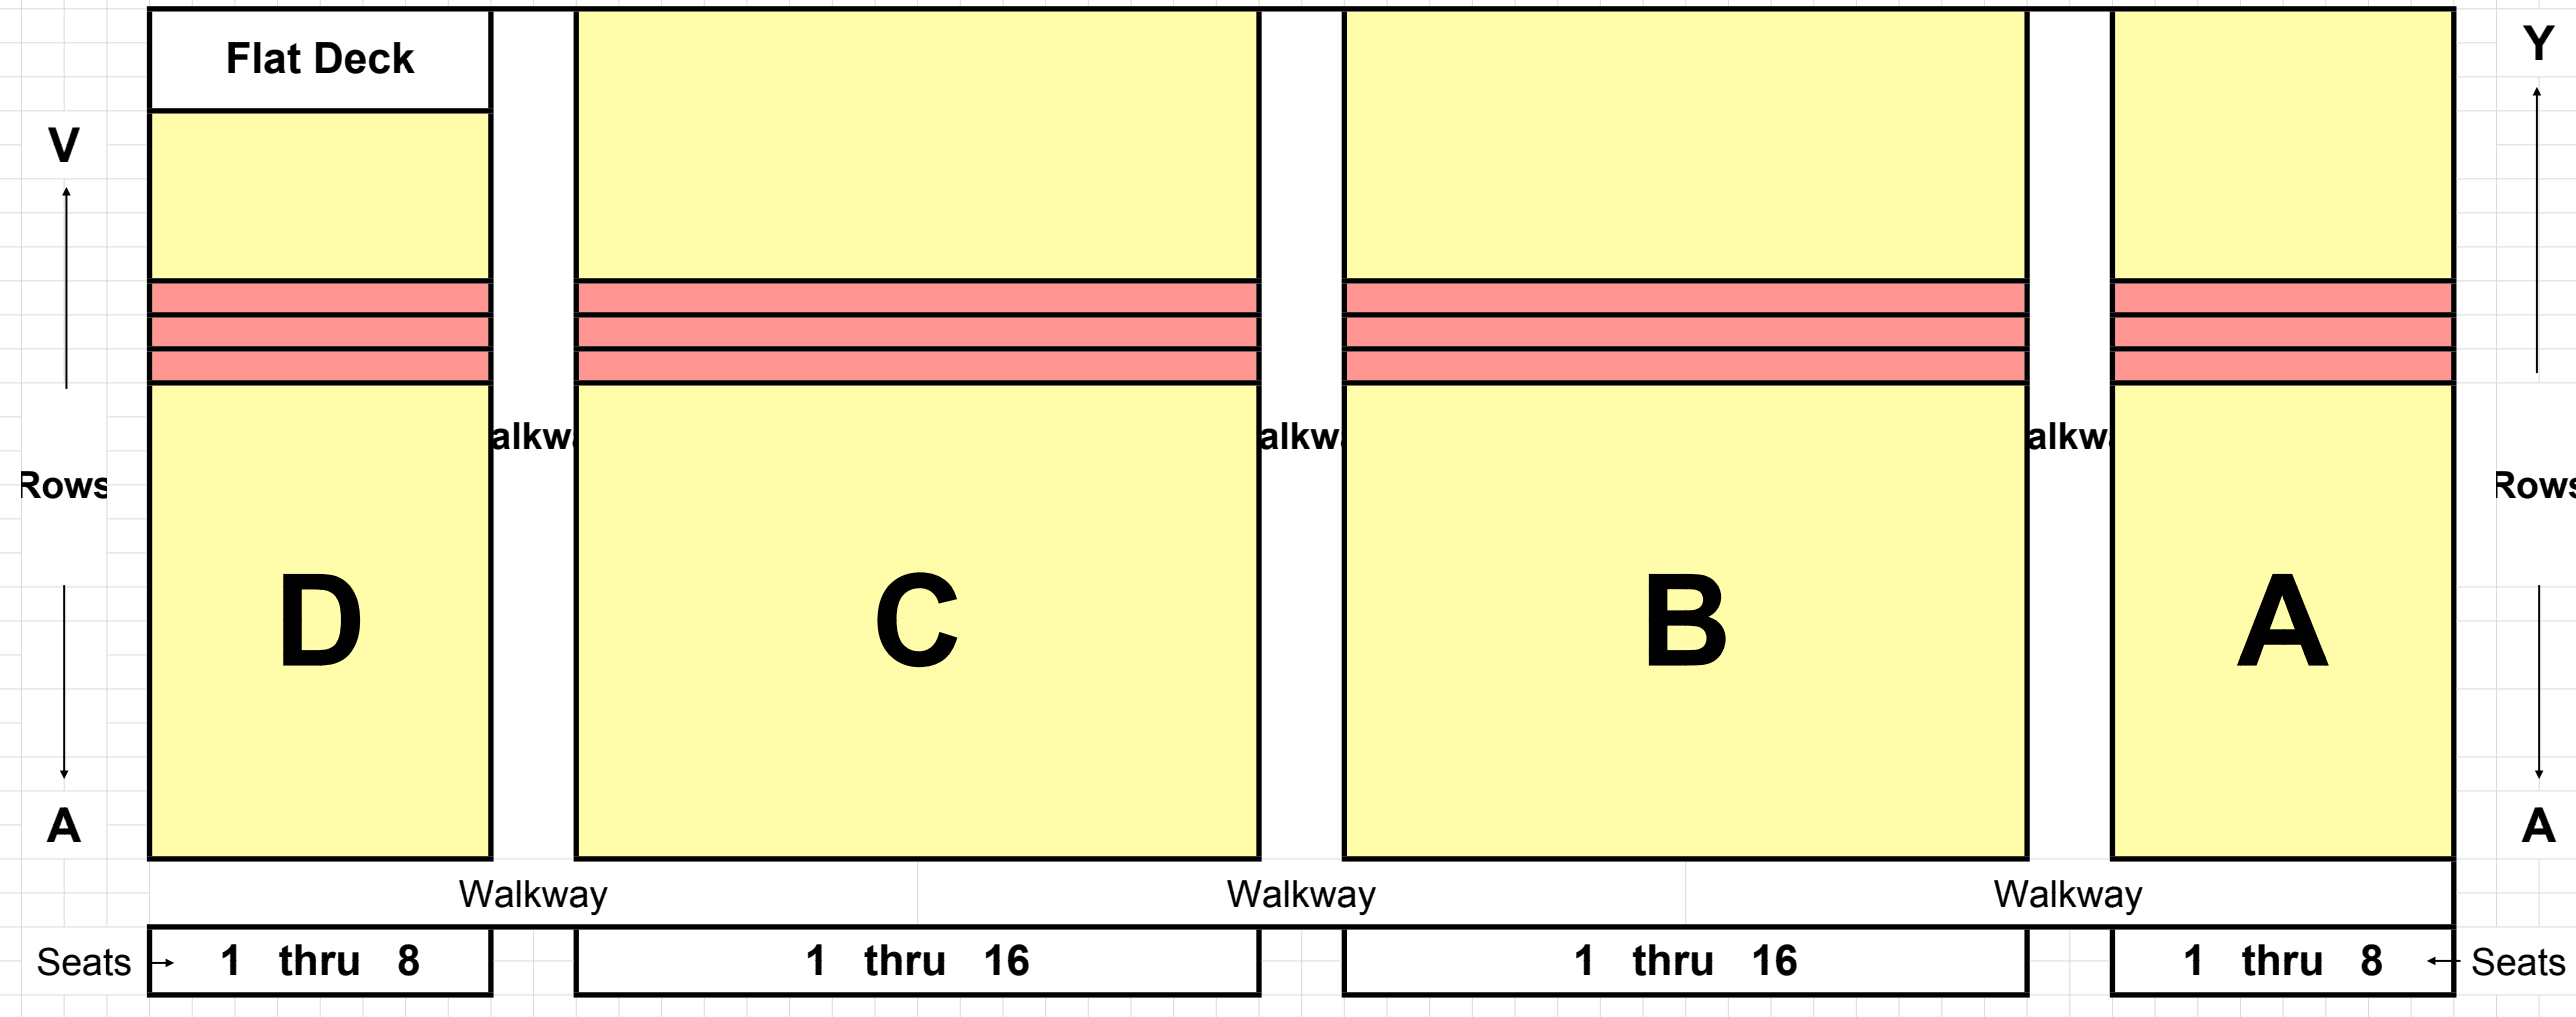

Blue = General Admission

East - East Grandstand

Red - Reserved from SLS Promotions

Yellow - Reserved from Race Track

East Grandstand

Red - Reserved from SLS Promotions

Yellow - Reserved from Race Track

West - West Grandstand

Red - Reserved from SLS Promotions

Yellow - Reserved from Race Track

West Grandstand

East - East	General Admission
East	Reserved
Main	Reserved
West	Reserved
West - West	Reserved

■ -- Poles

Red - Reserved from SLS Promotions

Yellow - Reserved from Race Track

Main Grandstand